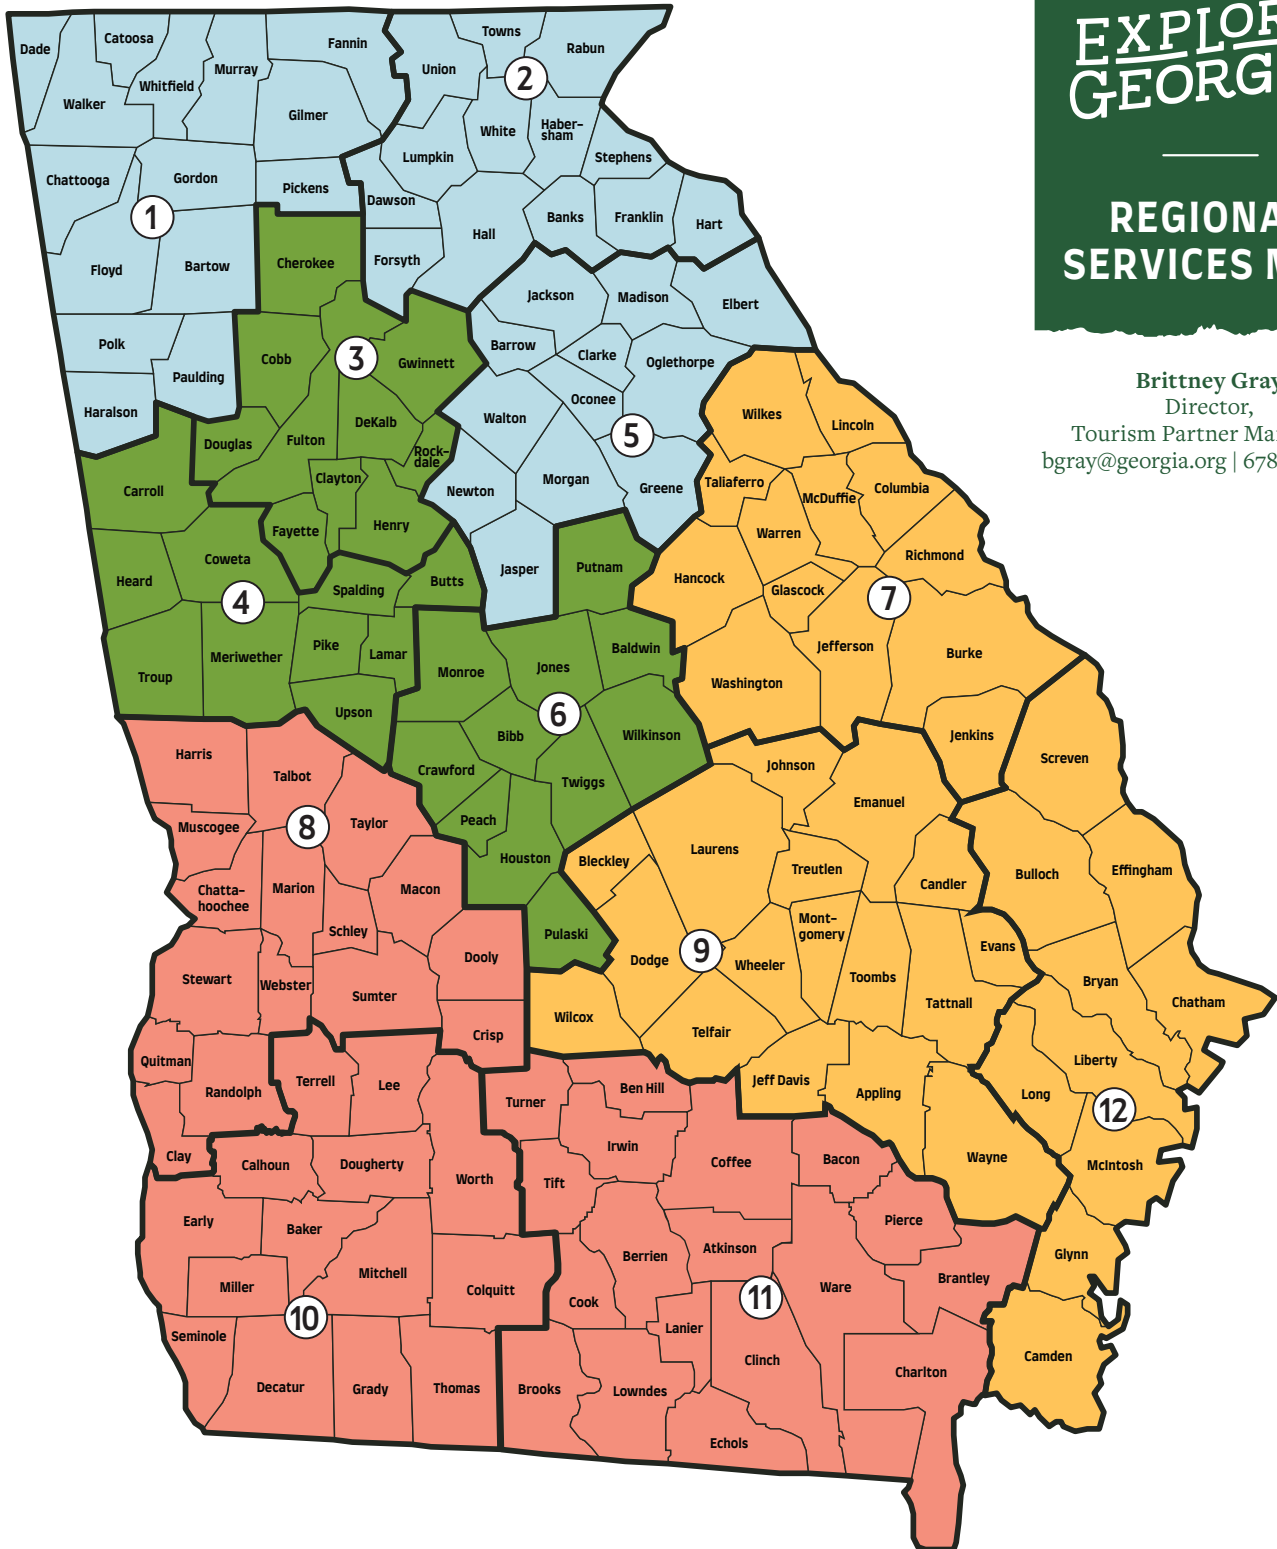

EXPLORE GEORGIA.

REGIONAL SERVICES MAP

Brittney Gray
Director,
Tourism Partner Marketing
bgray@georgia.org | 678-640-4338

Mandy Barnhart
Regional Tourism Marketing Manager
(1 - Northwest, 2 - Northeast, 5 - East Central)
mbarnhart@georgia.org | 404-357-7582

Sarah Anne Rhodes
Regional Tourism Marketing Manager
(7 - East, 9 - South, 12 - Coastal)
ssteadman@georgia.org | 678-883-4485

Nija Torrence
Regional Tourism Marketing Manager
(3 - Metro Atlanta, 4 - West Central, 6 - Middle)
ntorrence@georgia.org | 470-653-0057

Lori Hennesy
Regional Tourism Marketing Manager
(8 - West, 10 - Southwest, 11 - Southeast)
lhennesy@georgia.org | 678-640-4342