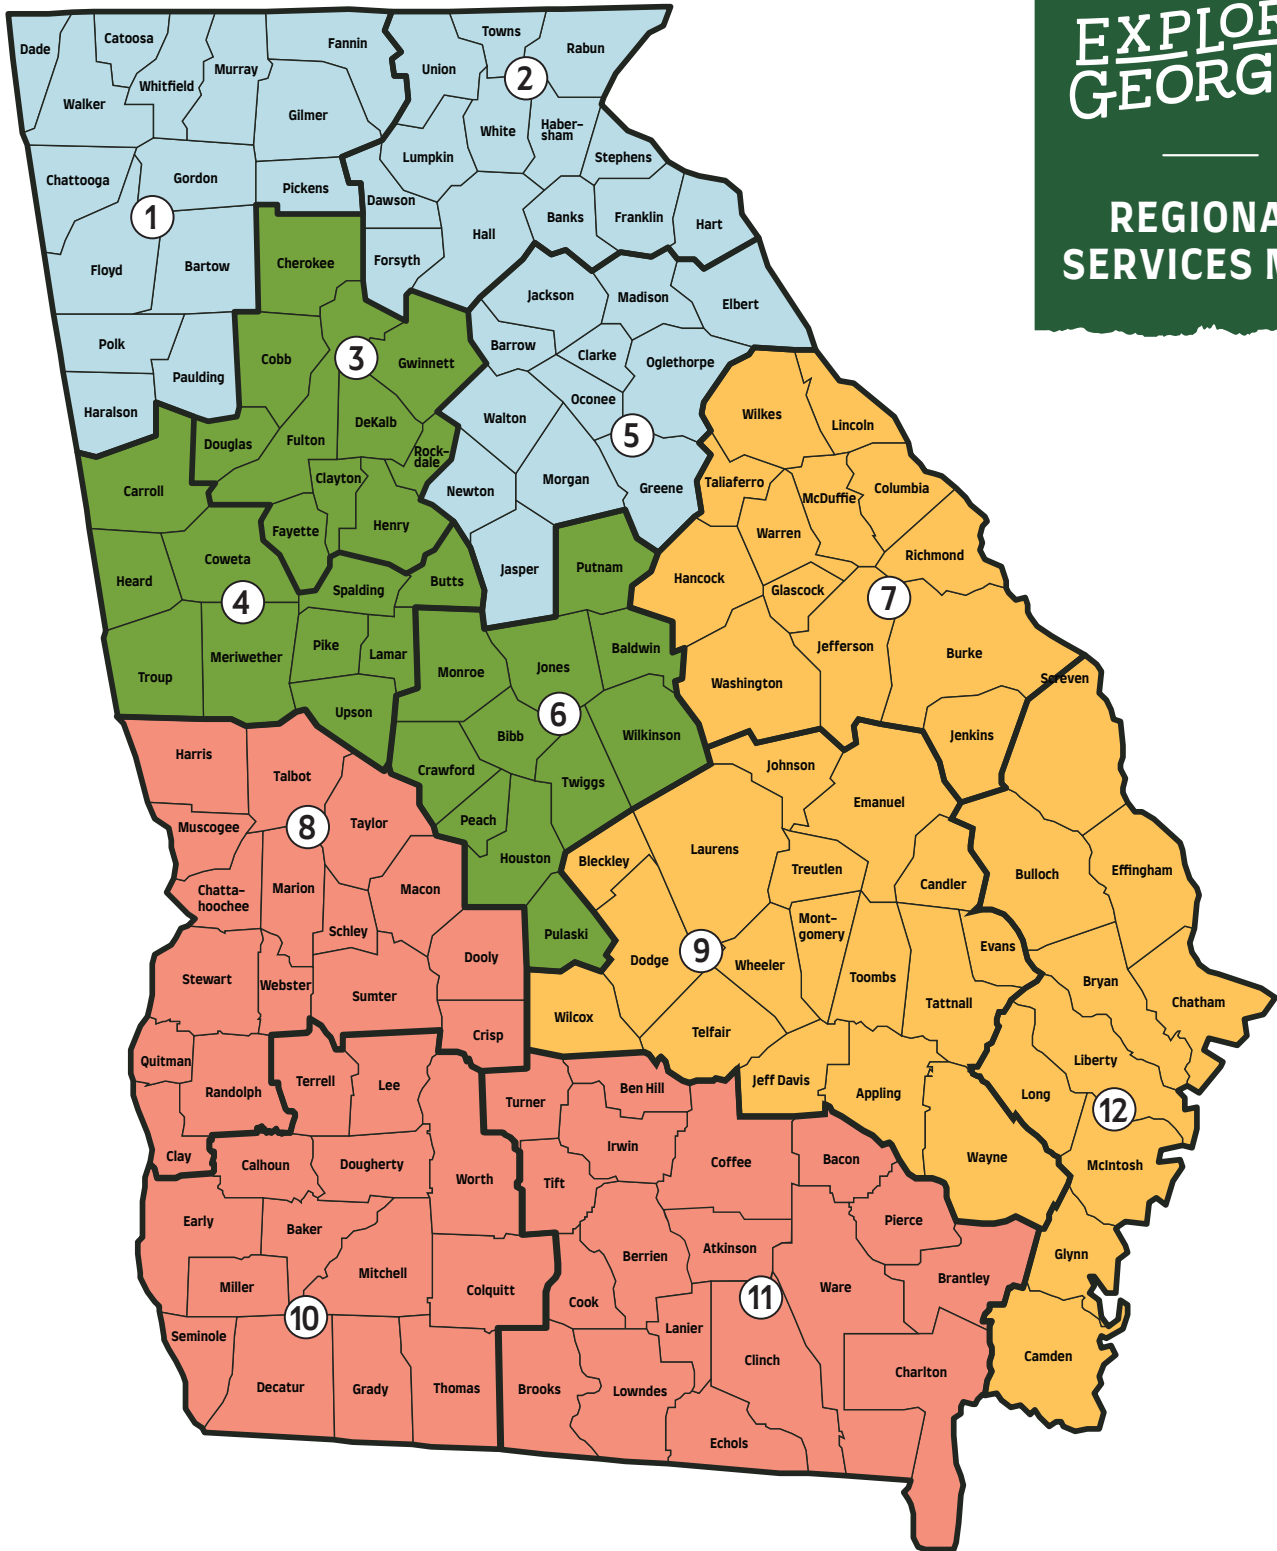

# EXPLORE GEORGIA.

## REGIONAL SERVICES MAP

**Mandy Barnhart**  
Regional Tourism Marketing Manager  
(1 - Northwest, 2 - Northeast, 5 - East Central)  
mbarnhart@georgia.org | 404-357-7582

**Sarah Anne Rhodes**  
Regional Tourism Marketing Manager  
(7 - East, 9 - South, 12 - Coastal)  
ssteadman@georgia.org | 678-883-4485

**Nija Torrence**  
Regional Tourism Marketing Manager  
(3 - Metro Atlanta, 4 - West Central, 6 - Middle)  
ntorrence@georgia.org | 470-653-0057

**Lori Hennesy**  
Regional Tourism Marketing Manager  
(8 - West, 10 - Southwest, 11 - Southeast)  
lhennesy@georgia.org | 678-640-4342