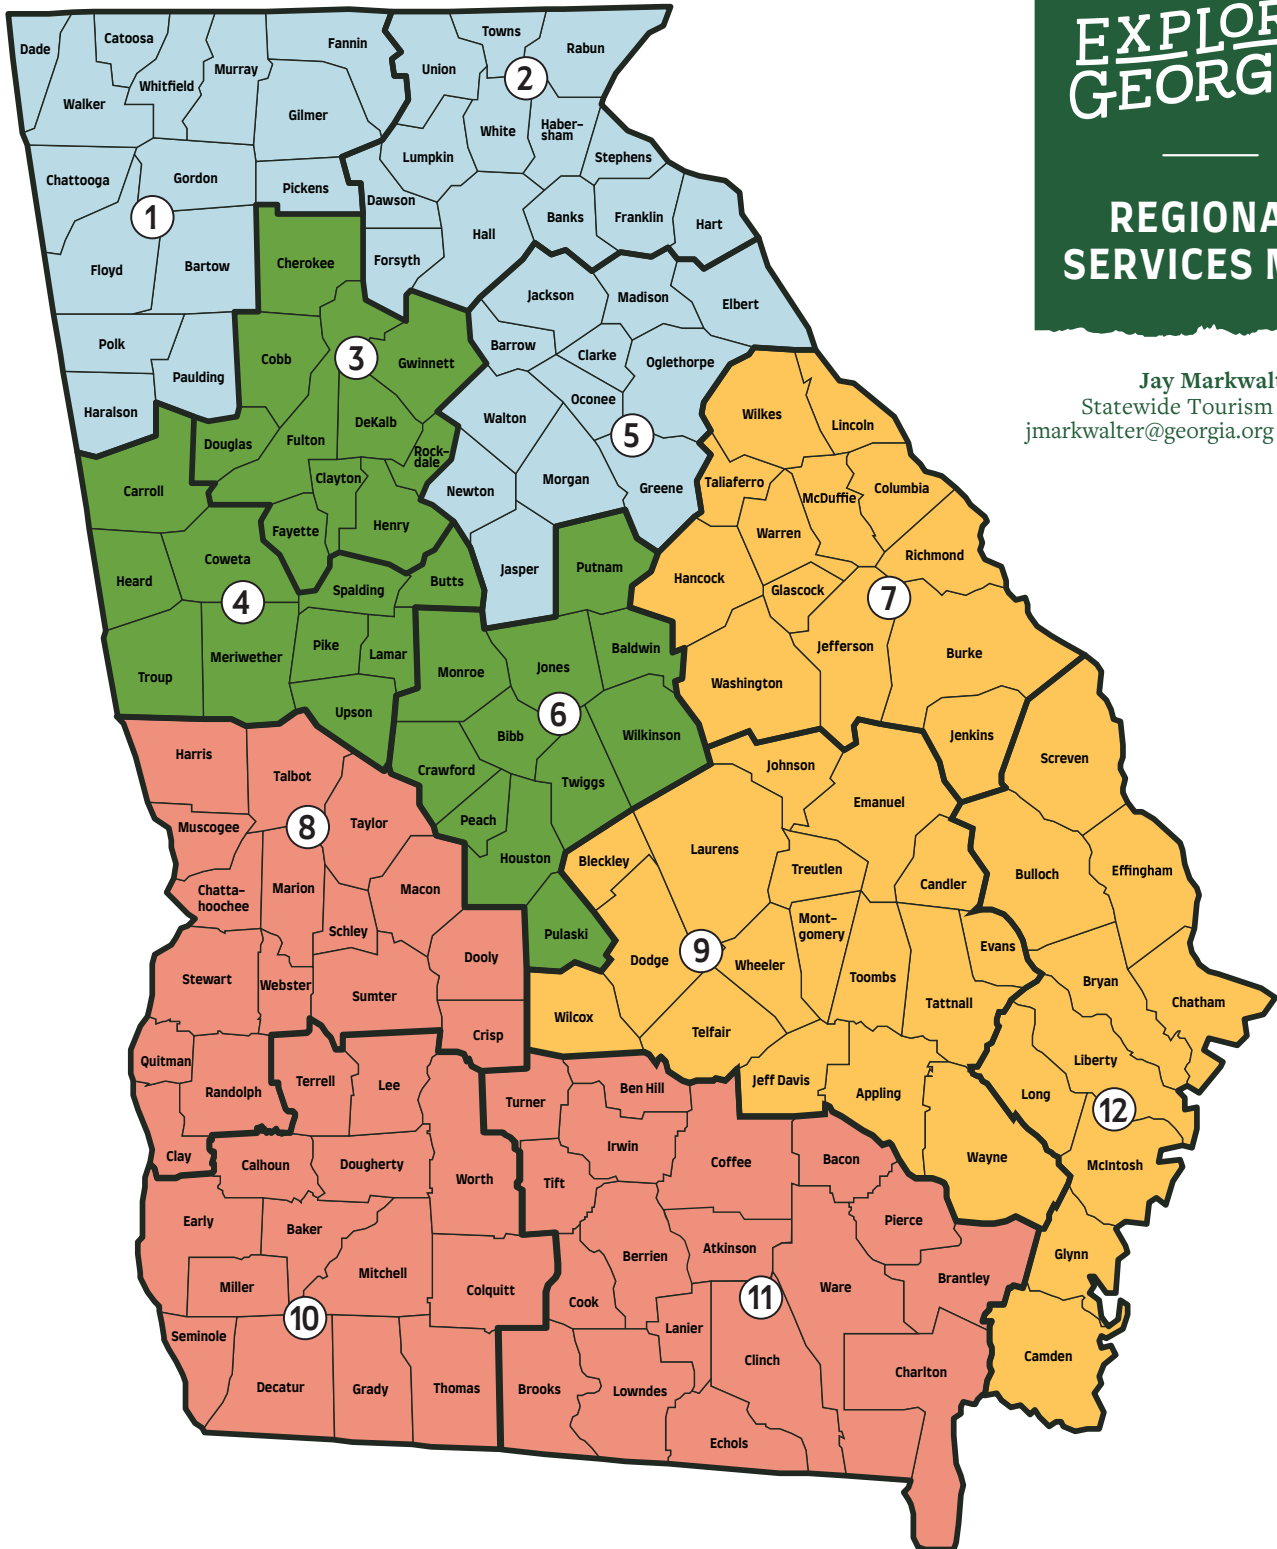

EXPLORE GEORGIA.

REGIONAL SERVICES MAP

Jay Markwalter
Statewide Tourism Director
jmarkwalter@georgia.org | 678-303-8439

Marcie Kicklighter
Regional Tourism Manager
(1 - Northwest, 2 - Northeast, 5 - East Central)
mkicklighter@georgia.org | 470-557-7428

Lori Hennesy
Regional Tourism Manager
(8 - West, 10 - Southwest, 11 - Southeast)
lhennesy@georgia.org | 678-640-4342